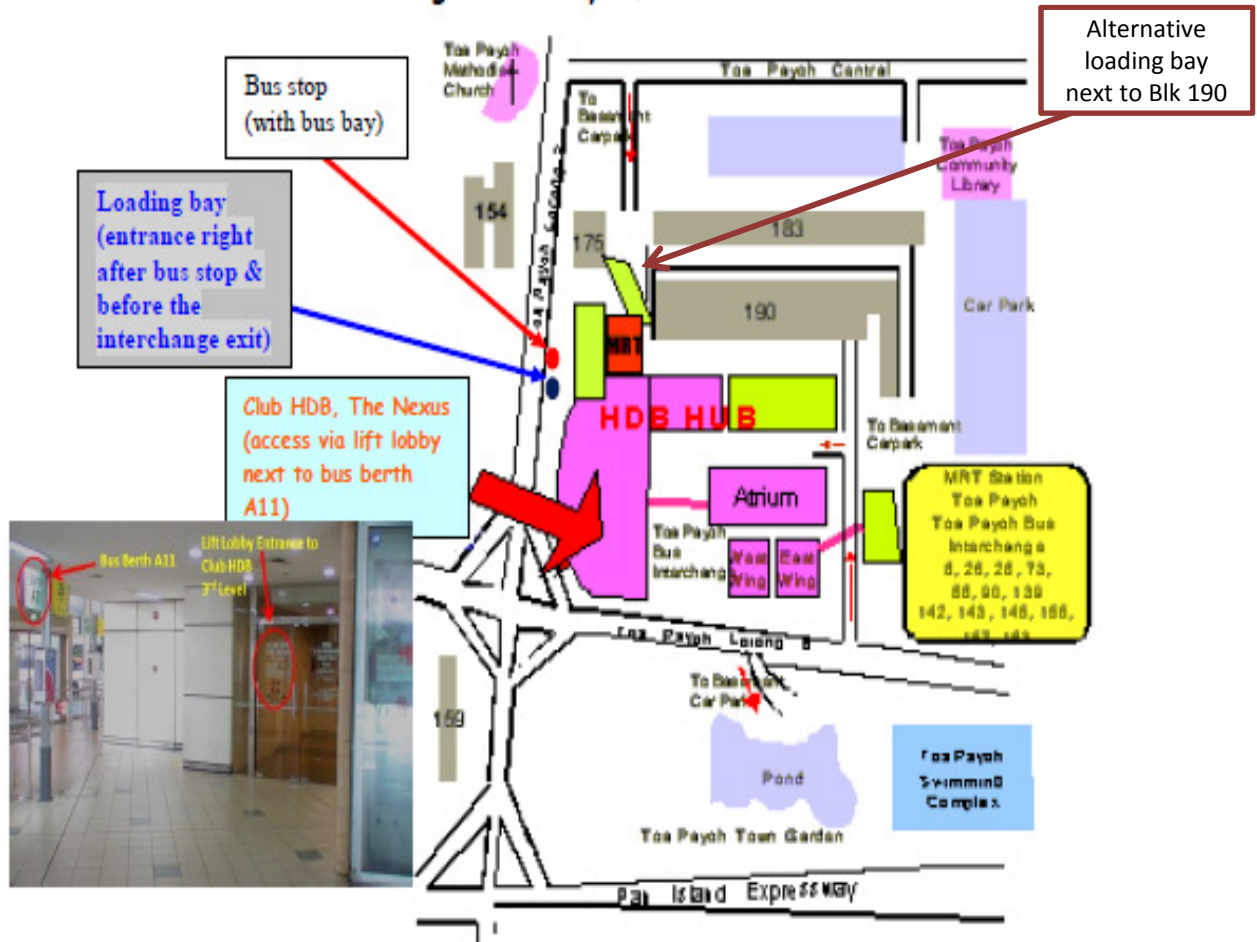

Location of Club HDB, The Nexus

3rd Storey, Leisure & Learning Centre
530 Lorong 6 Toa Payoh, HDB HUB

IMPORTANT NOTE: Club HDB is located above the Toa Payoh MRT/Bus Interchange

How To Get There by Public Transport

By Bus/MRT:

- i) Go to the **Toa Payoh Bus Interchange**, and look for **Gate A11**
- ii) Take the lift opposite Gate A11 to Level 3; (The NTWU cafeteria is next to the Lift Lobby)
- iii) There is a buzzer outside the glass door which the Club Staff will give you access to enter

By Taxi – HDB Hub Taxi stand

- i) Walk to **Toa Payoh Bus Interchange** and look for **Gate A11**
- ii) Take the lift opposite Gate A11 to Level 3; (The NTWU cafeteria is next to the Lift Lobby)
- iii) There is a buzzer outside the glass door which the Club Staff will give you access to enter

Driving to HDB HUB

- i) Park at Basement Carpark within HDB HUB or at Blk 190
- ii) Walk through **Toa Payoh Bus Interchange** to look for **Gate A11**
- iii) Take the lift opposite Gate A11 to Level 3; (The NTWU cafeteria is next to the Lift Lobby)
- iv) There is a buzzer outside the glass door which the Club Staff will give you access to enter