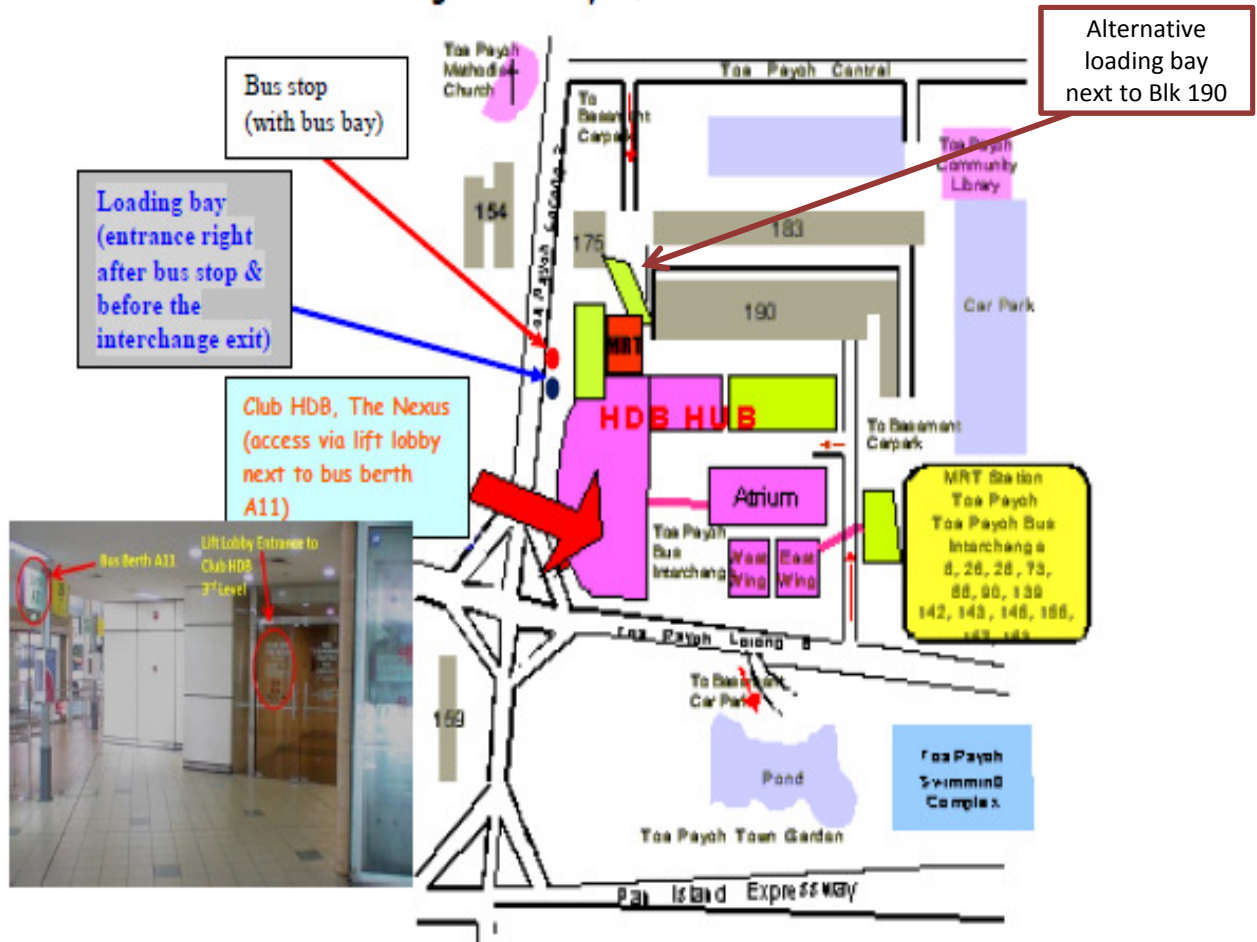

Location of Club HDB, The Nexus

3rd Storey, Leisure & Learning Centre
530 Lorong 6 Toa Payoh, HDB HUB

IMPORTANT NOTE: Club HDB is located above the Toa Payoh MRT/Bus Interchange

How To Get There by Public Transport

By Bus/MRT:

- Go to the **Toa Payoh Bus Interchange**, and look for **Gate A11**
- Take the lift opposite Gate A11 to Level 3; (The NTWU cafeteria is next to the Lift Lobby)
- There is a buzzer outside the glass door which the Club Staff will give you access to enter

By Taxi – HDB Hub Taxi stand

- Walk to **Toa Payoh Bus Interchange** and look for **Gate A11**
- Take the lift opposite Gate A11 to Level 3; (The NTWU cafeteria is next to the Lift Lobby)
- There is a buzzer outside the glass door which the Club Staff will give you access to enter

Driving to HDB HUB

- Park at Basement Carpark within HDB HUB or at Blk 190
- Walk through **Toa Payoh Bus Interchange** to look for **Gate A11**
- Take the lift opposite Gate A11 to Level 3; (The NTWU cafeteria is next to the Lift Lobby)
- There is a buzzer outside the glass door which the Club Staff will give you access to enter